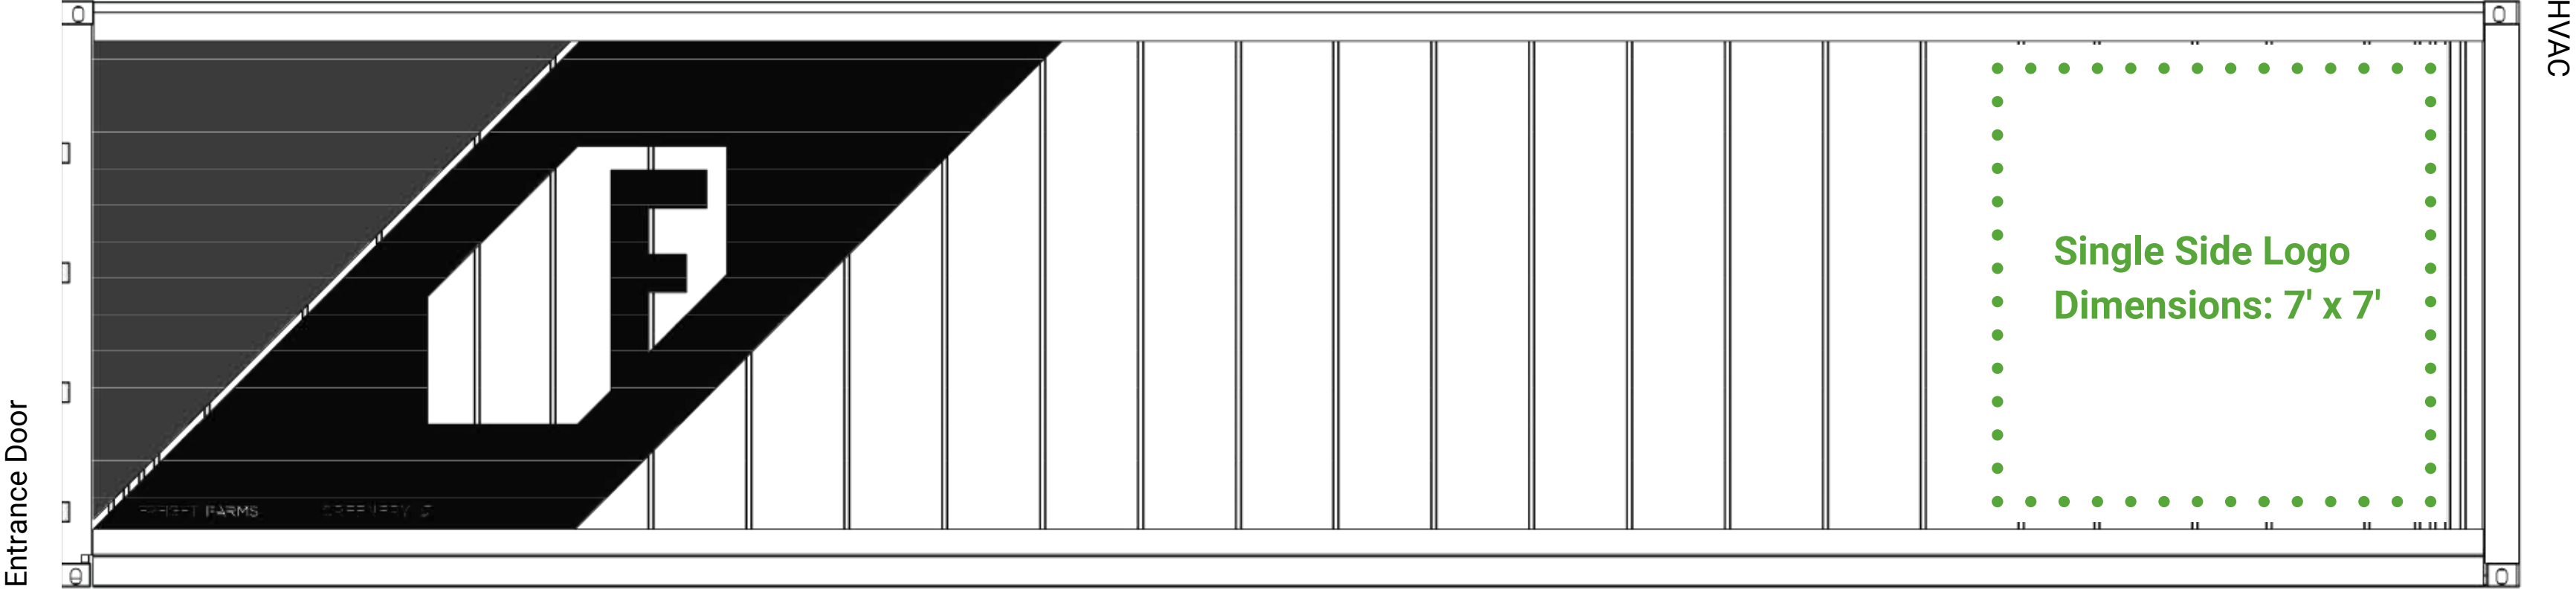

# Visual Container Reference

7' x 7' Logo - Right Side

Right from front (when facing door)

**RIGHT SIDE** (when facing Doors) (7 ft. x 7ft. ): Qty. = 1

- White Background
- Pink line does not print, indicates cut line