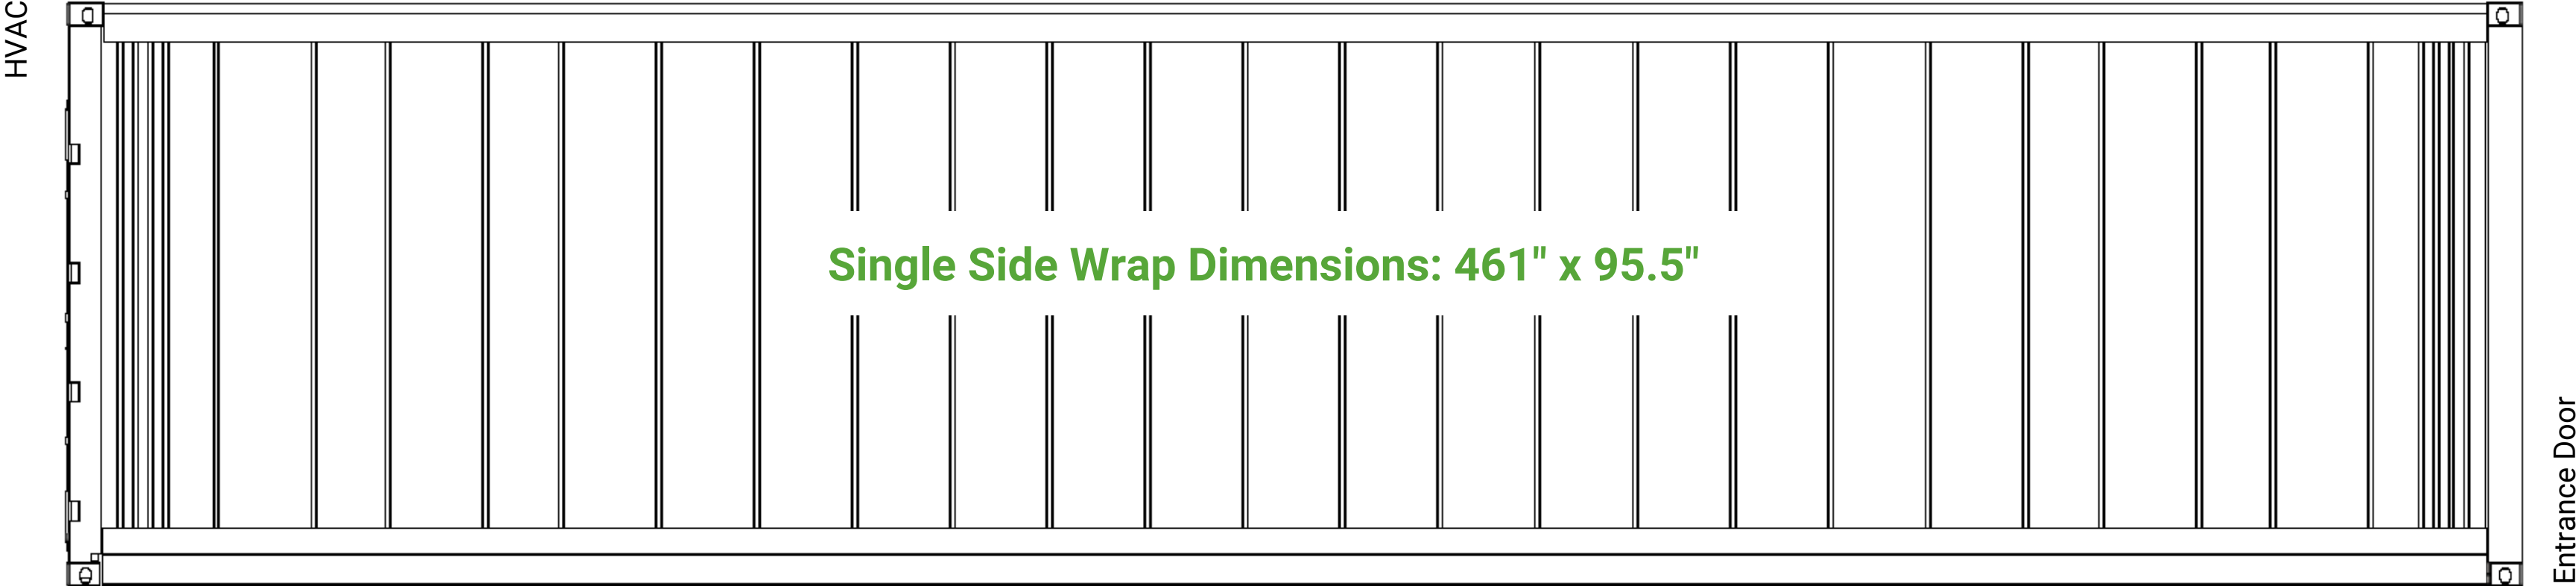

Visual Container Reference

40' Vinyl Wrap - **Left Side**

Left from front (when facing door)