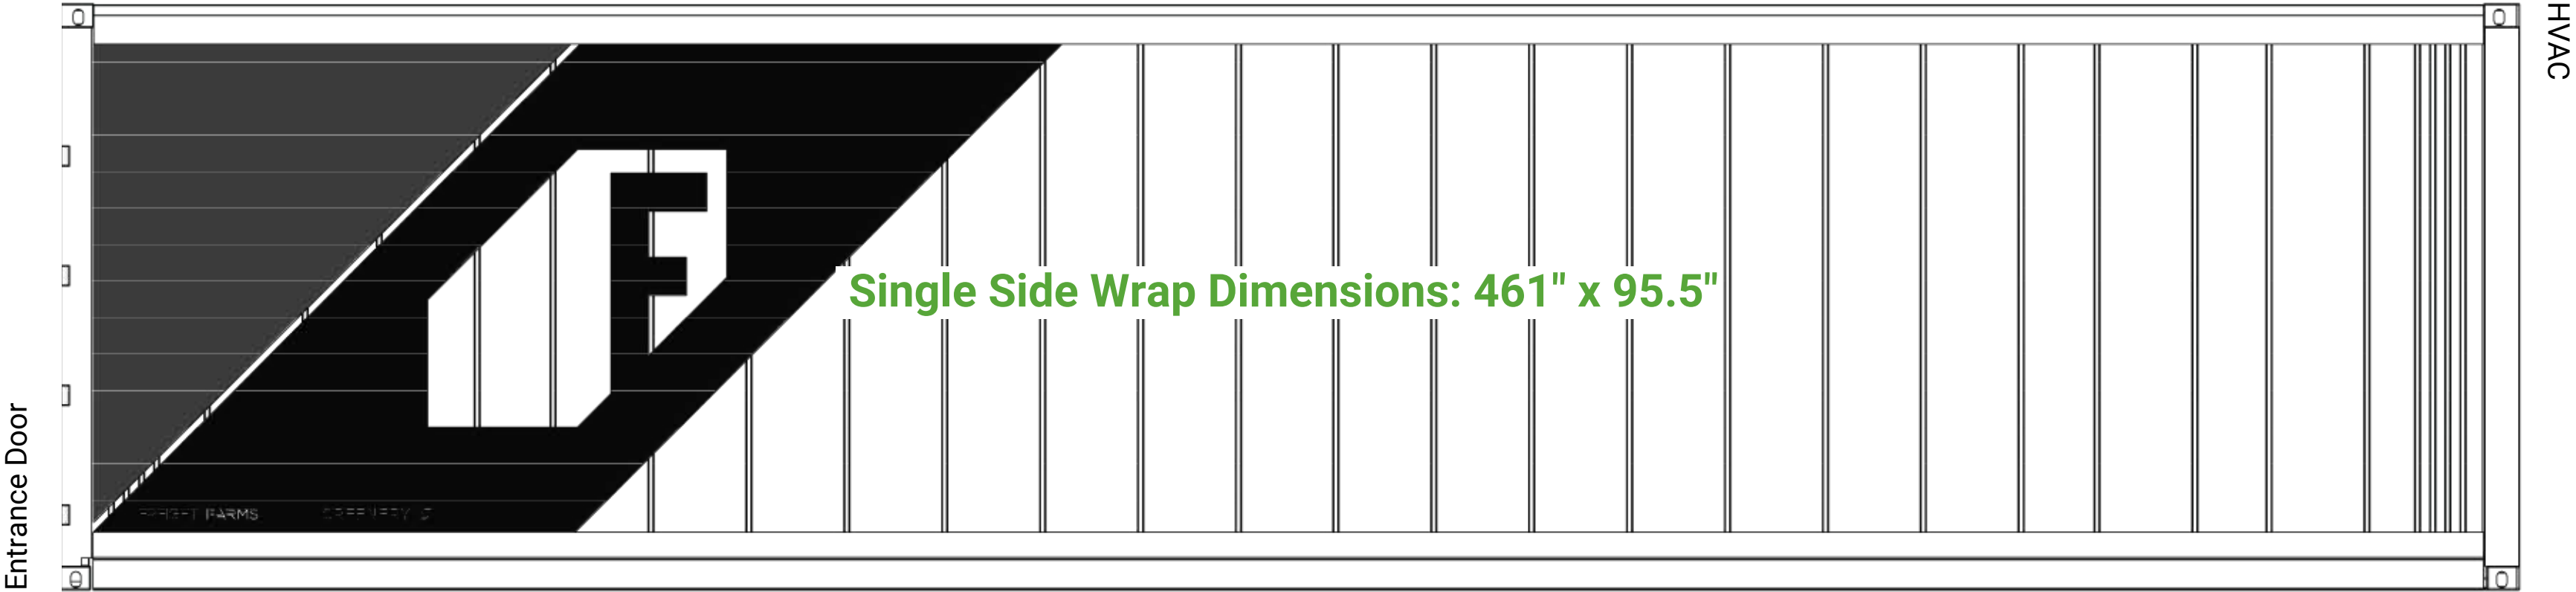

Visual Container Reference

40' Vinyl Wrap - Right Side

Right from front (when facing door)