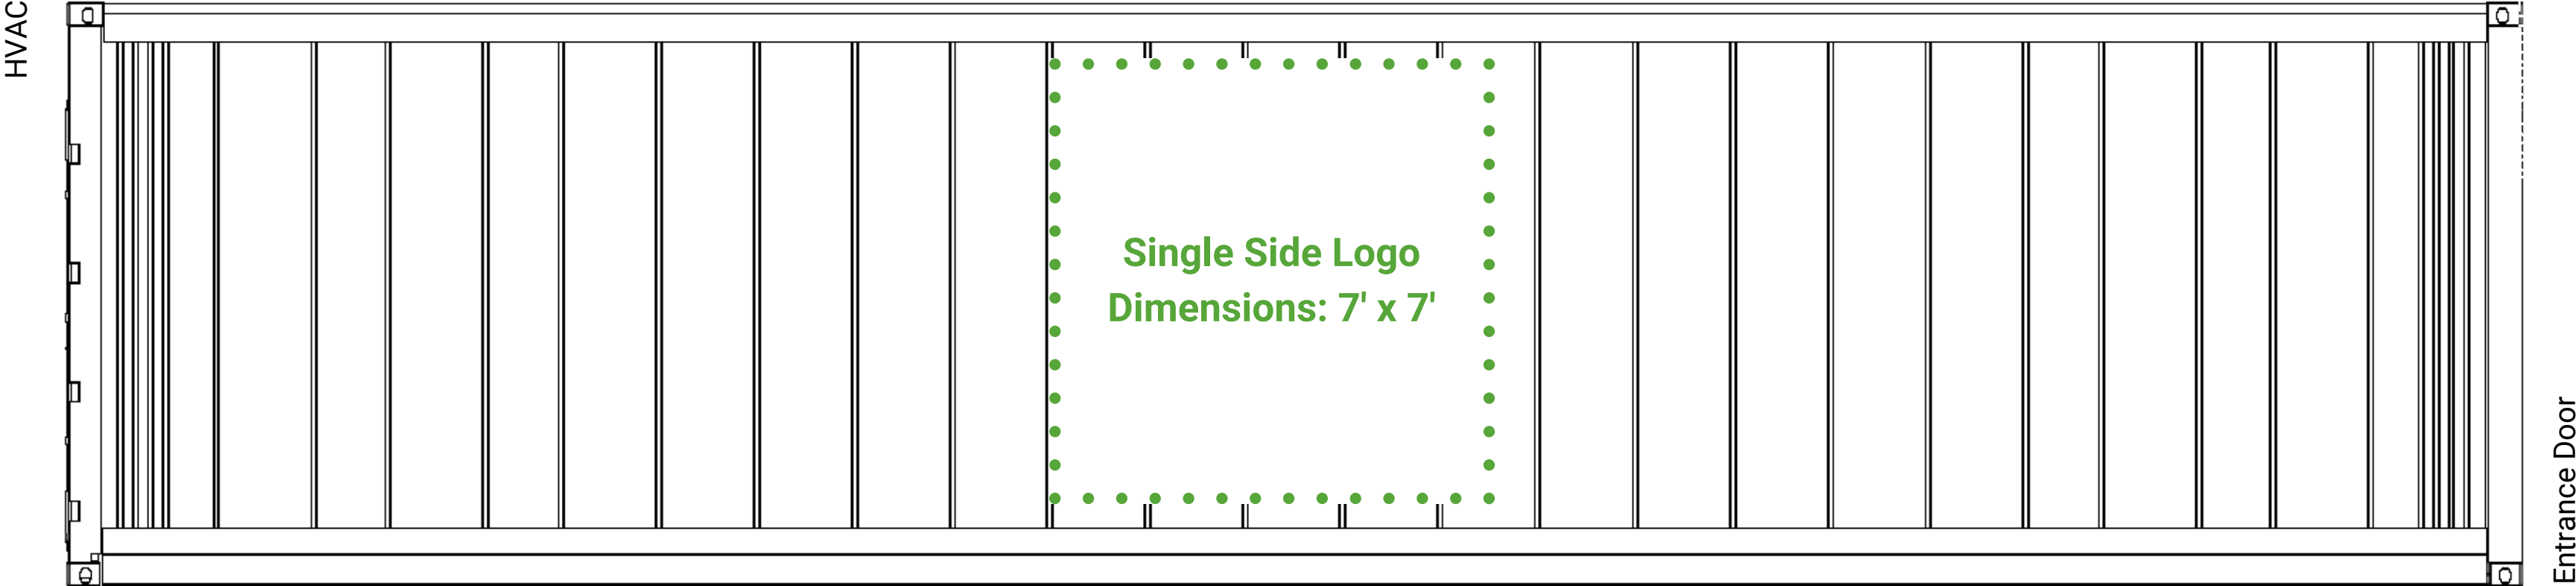

Visual Container Reference

7' x 7' Logo - Left Side

Left from front (when facing door)