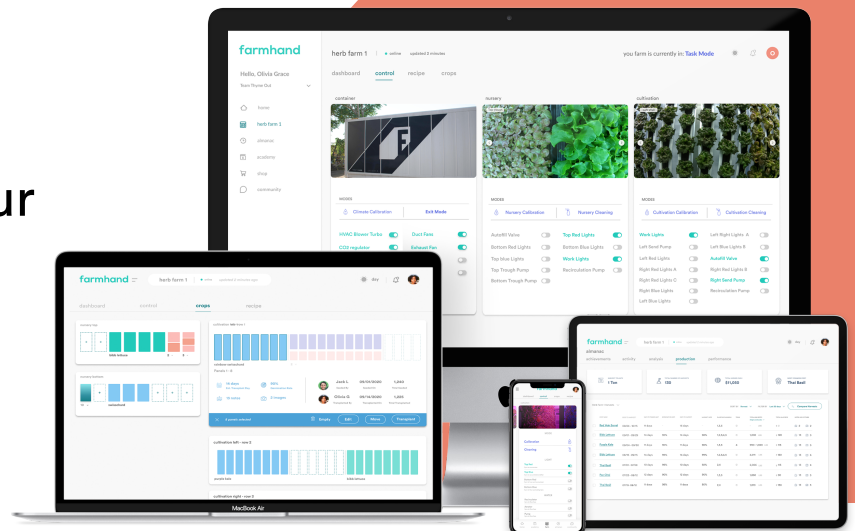

farmhand

The upgraded system will make operating your Freight Farm simpler than ever.

Core Features

Crop Management

The new Recipes feature offers pre-set environmental programming for growing various plants.

The Crops feature helps you to configure, organize, and track each sowing and harvest, working backward from your desired yield to tell you how many panels you need to dedicate to each crop and how many seeds of each you need to plant.

The Almanac feature gives a complete picture of your farm's history. It offers a look back at sensor data, farm automations, and activities performed by your operators. You can view all of your harvest and profit data over time for a synthesis of your historical yields and revenue. All of these new features will help you to create the best plan for your growing business.

Task Management

This business management feature allows you to create and assign in-farm tasks to operators, and then helps you to track their completion and task history within the farm.

Support

We'll be continuing to add new features to the upgraded farmhand to make farming simpler and more straightforward for you. The same resources you've come to rely on, like farmhand® Academy, Knowledge Base, Community, and Shop, will still be available to you through the app — along with new features that we're confident will contribute to your success.